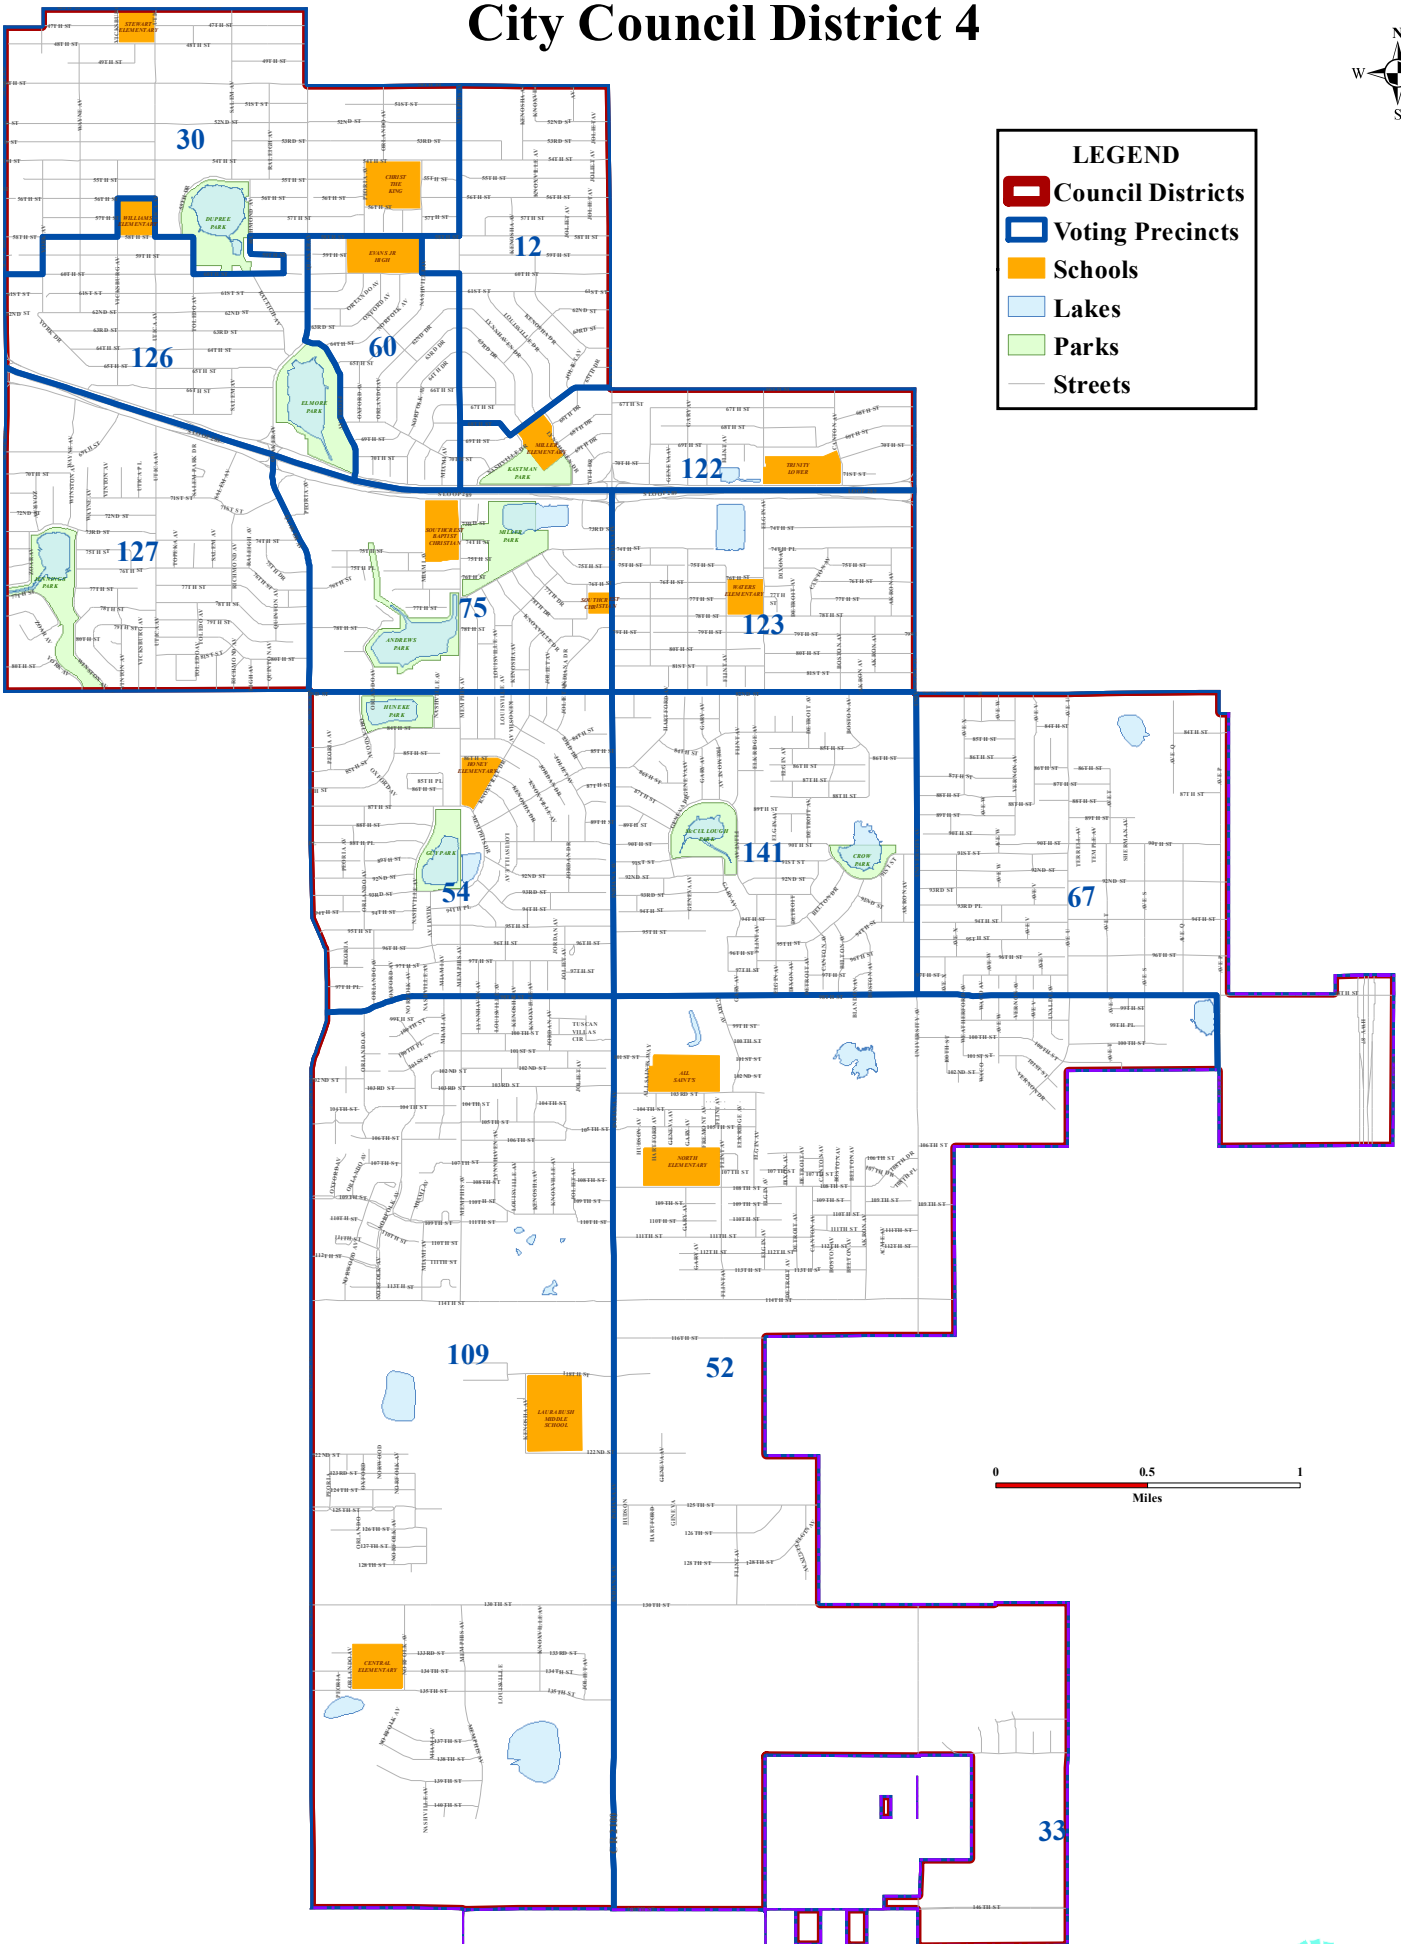

City Council District 4

LEGEND

- Council Districts
- Voting Precincts
- Schools
- Lakes
- Parks
- Streets